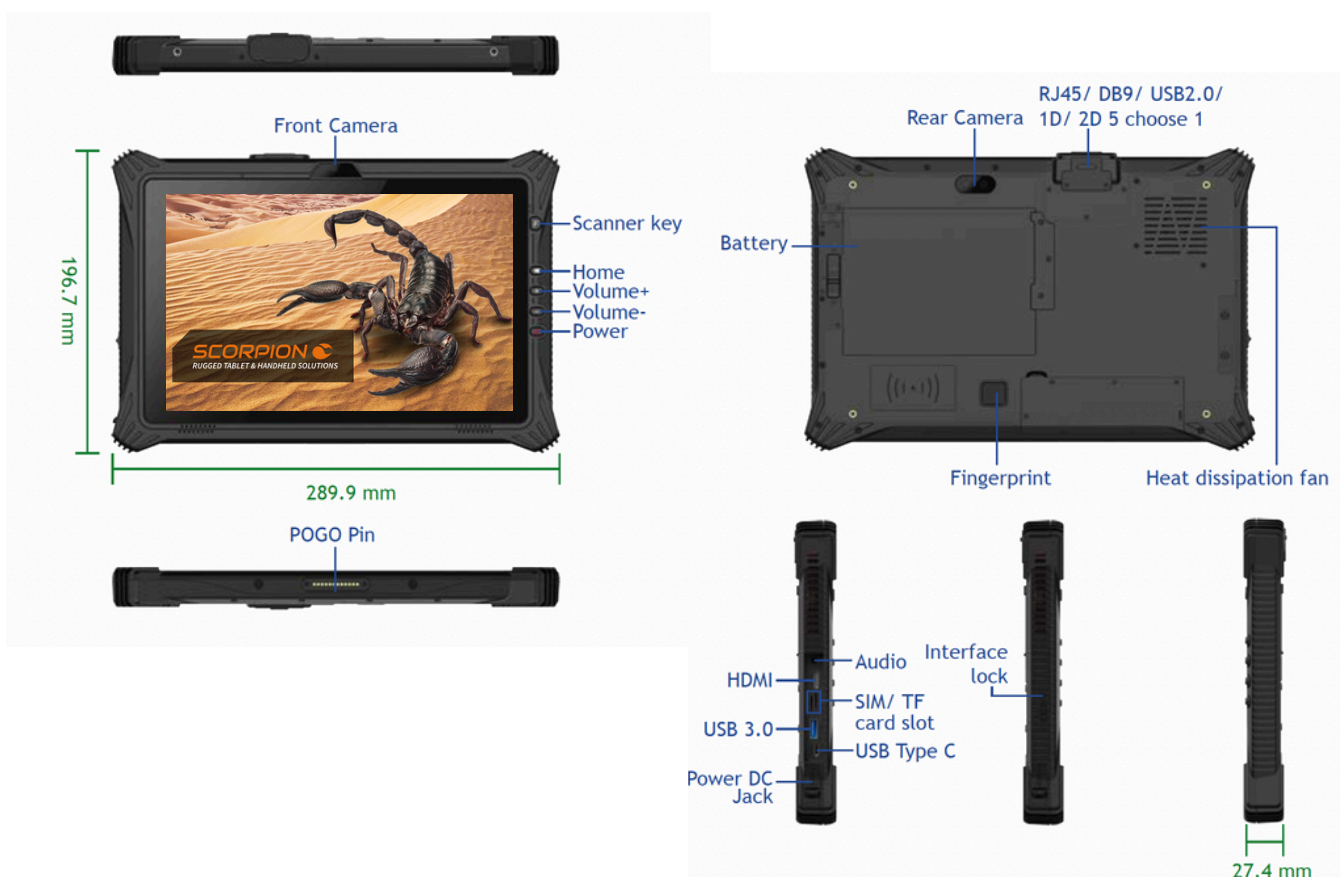

Appearance and dimensions (in mm)