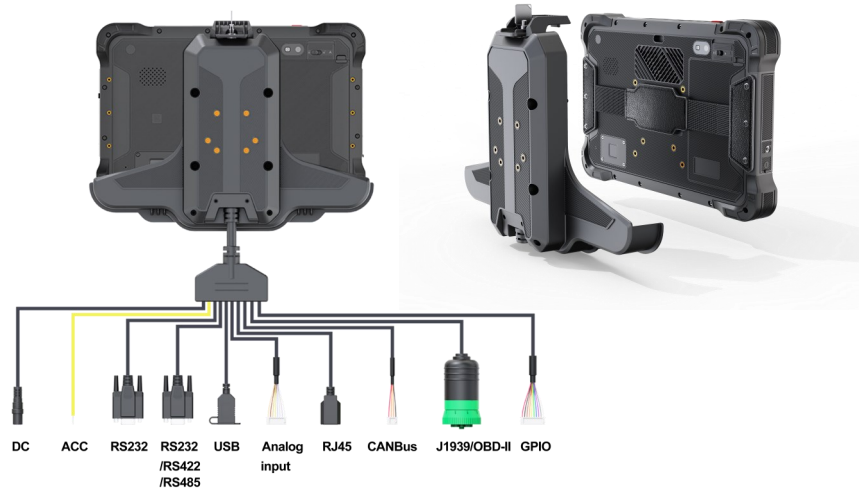

SCORPION 10X Android

Active vehicle mount

USB 2.0 Type A	1x
RS232:	2x
Docking Station Status	1x
ACC	1x
Power	1x
CANBUS	CAN 2.0b (optional)
	J1939 (optional)
	OBD-II (optional)
GPIO	Input 2x, Output 2x
	GPIO 6x (optional)
Analog Inputs	3x (optional)
1-wire	Optional
RJ45	Optional
RS485	Optional
RS422	Optional
Video In	Optional