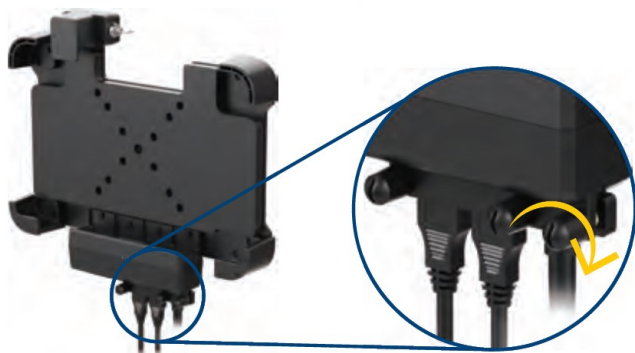

# Mounting Kit

OPTIONAL VEHICLE MOUNT FOR SCORPION 8" PLUS, 10" PLUS, 10X AND 12"

VEHICLE MOUNTS	Mounting Kit - 8	Mounting Kit - 10	Mounting Kit - 12
Matching SCORPION model	SCORPION 8" PLUS	SCORPION 10" PLUS / SCORPION 10X	SCORPION 12"
Material	Aluminium alloy		
Dimensions	241 x 230 x 54mm	299 x 270 x 54mm	334 x 298 x 54mm
Weight	650g	832g	1200g
DC Jack	Yes		
USB Host	2x USB 2.0		
RJ-45 Port	Yes		
POGO Pin	Yes		
LED Indicator Light	Yes		
DB9	Yes		
Adapter	5V / 3A	5V / 3A (optional 12V / 4A)	5V / 3A (optional 12V / 4A)

## NOTICE:

When the screws are fastened, the power supply will not be unplugged.

FC CE RoHS